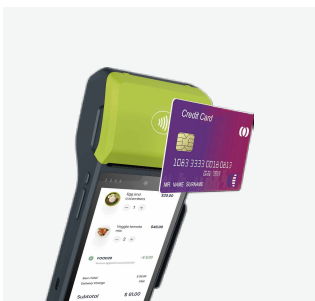

## Smart Financial Terminal

Android 10

4G + 3G + 2G  
WiFi 2.4G  
BT4.2

5.0" HD LCM  
8MP + 2MP Cameras

MSR + IC + NFC + QR

Retail

Supermarket

Restaurant