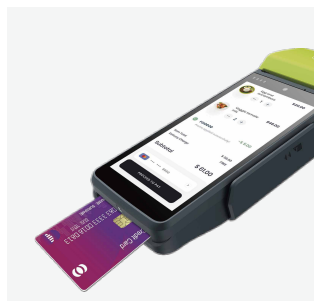

## Smart Financial Terminal

Android 10

4G + 3G + 2G  
WiFi 2.4G  
BT4.2

5.0" HD LCM  
8MP + 2MP Cameras

MSR + IC + NFC + QR

Retail

Supermarket

Restaurant