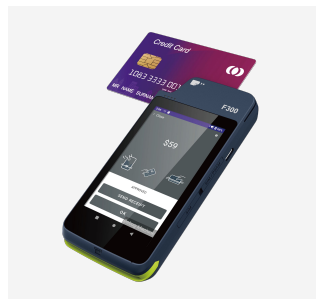

F300

Android Pocket POS

Android 10

4G + 3G + 2G
WiFi 2.4G
BT 4.2

4.0" HD LCM
2MP Camera

MSR + IC + NFC + QR

Retail

Supermarket

Restaurant

Hotel

Parking lot

Gas station

Operating System	Android 10
Processor	Quad-Core, 4×1.3G, A53
Memory	RAM: 1GB/ROM: 8GB
Communications	4G (LTE-FDD/LTE-TDD) + 3G (WCDMA) + 2G (GSM/GPRS), WiFi 2.4GHz, BT4.2 (BR/EDR+BLE)
Location	GPS, Beidou, GLONASS
Display	4 inch, 480 × 800, IPS
Camera	Rear: 2MP FF with Flash LED
Battery	3.8V/2800mAh(Built-in battery)
Magnetic Card Reader	ISO/IEC 7811, ISO/IEC 7813, Track 1/2/3, Bi-directional swiping
IC Card Reader	ISO/IEC 7816, Conform to EMV L1/L2
NFC	13.56MHz, ISO/IEC 14443, ISO18092, Type A&B, Felica, Mifare card
Card Slot	SIM*1 + PSAM*1
Peripheral Ports	Type C*1 (USB2.0, OTG)
Adapter	Input: 100-240V AC, 50/60Hz 0.35A Output: 5V DC/2.0A
Audio	1W
Physical	135.5mm (L) × 65mm (W) × 16.5mm (H)
Weight	174g
Environment	Operating Temperature: -10°C ~ 50°C (14°F~122°F) Storage Temperature: -20°C ~ 60°C (-4°F~140°F) Relative Humidity: 5%-96% (Non-Condensing)
Accessories	Adapter*1, USB Cable(only charging)*1, Manual*1
Certifications	PCI, EMV L1&L2, EMV Contactless L1, Paypass, Paywave, JCB, AMEX ExpressPay, Discover, Pure, QUICS, Rupay, NSICC, TQM, CE, RoHS, BIS, DGM, UN38.3, MSDS, NTRA-VOC, GSMA

Optional Items	Memory RAM: 2GB/ROM: 16GB	Type C USB to RJ 45 Adapter 100 Mbps Ethernet LAN	Back Clip Barcode Scanner Dimensions: 166.5*68.60*35.2mm Image size: 640*480 Pixels 1D&2D
	Card Slot 2 × SIM	Silicone Cover Customized colors	Back Clip Biometric Fingerprint Dimensions: 177.6*68.7*40.0mm Image size: 256*360 Pixels
	USB Cable Type C (data/damping)	Screen Protector Hydrogel film	

F300 Options and Accessories

Back Clip Barcode Scanner

Dimensions	166.5*68.60*35.2mm
Image size	640*480 Pixels 1D&2D
Field of view	34°(H)*27°(V)
Motion tolerances	up to 25in(63.5cm) per second

Back Clip Biometric Fingerprint