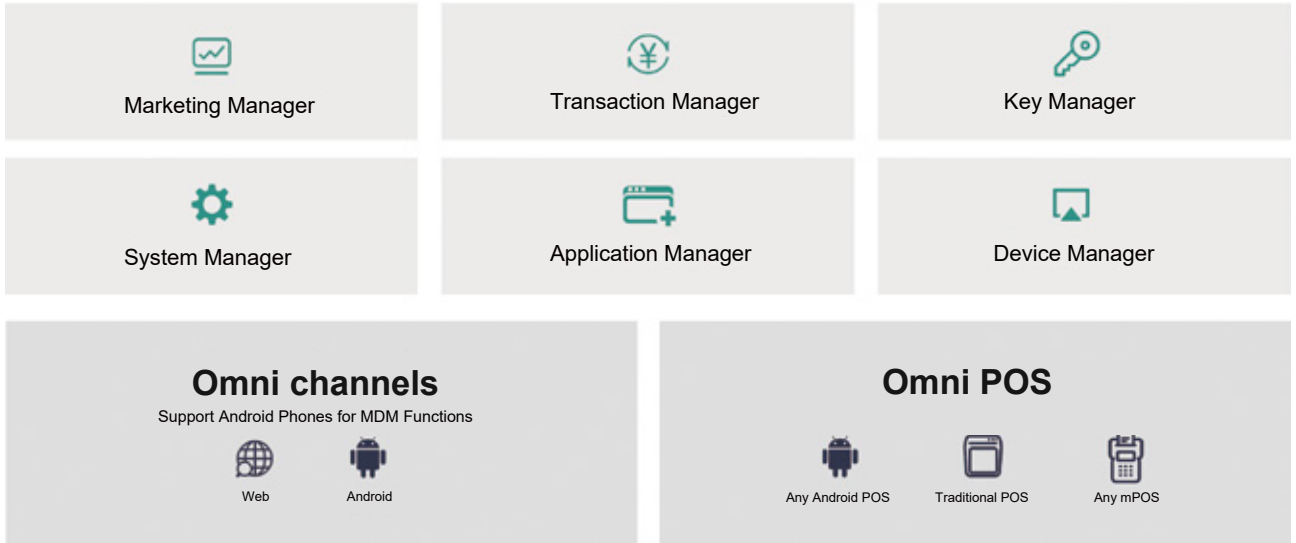

FEITIAN
WE BUILD SECURITY

STORM

As STORM full form is smart terminal operations remote manager

STORM

Smart Terminal Operations Remote Manager

The next generation TMS platform realizes the management of traditional POS, Android Smart Phones, Android POS and Mobile POS via one platform.

Retail

Supermarket

Restaurant

Hotel

Parking lot

Gas station

STORM

STORM-TMS